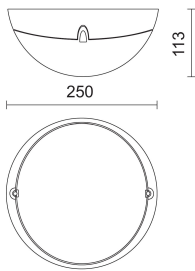

### Lighting specifications

**i** Stated L.O.R. and delivered lumens values are related to standard beam angle versions

Lamp description	HE E27 60W
Watt source (W)	60
Lamp type	HE
Lamp holder	E27
Lamp description	FBT E27 11W
Nominal lumens on thermal regime (lm)	600
Watt source (W)	11
Lamp type	FBT
Lamp holder	E27
Diffuser	Polycarbonate

### Weight and dimension

Height (mm)	113
Diameter (mm)	250
Weight (Kg)	0.6

Power tolerance  $\pm 5\%$  - Luminous flux tolerance  $\pm 5\%$  - Measurement uncertainty  $\pm 10\%$  - Ta: 25°C